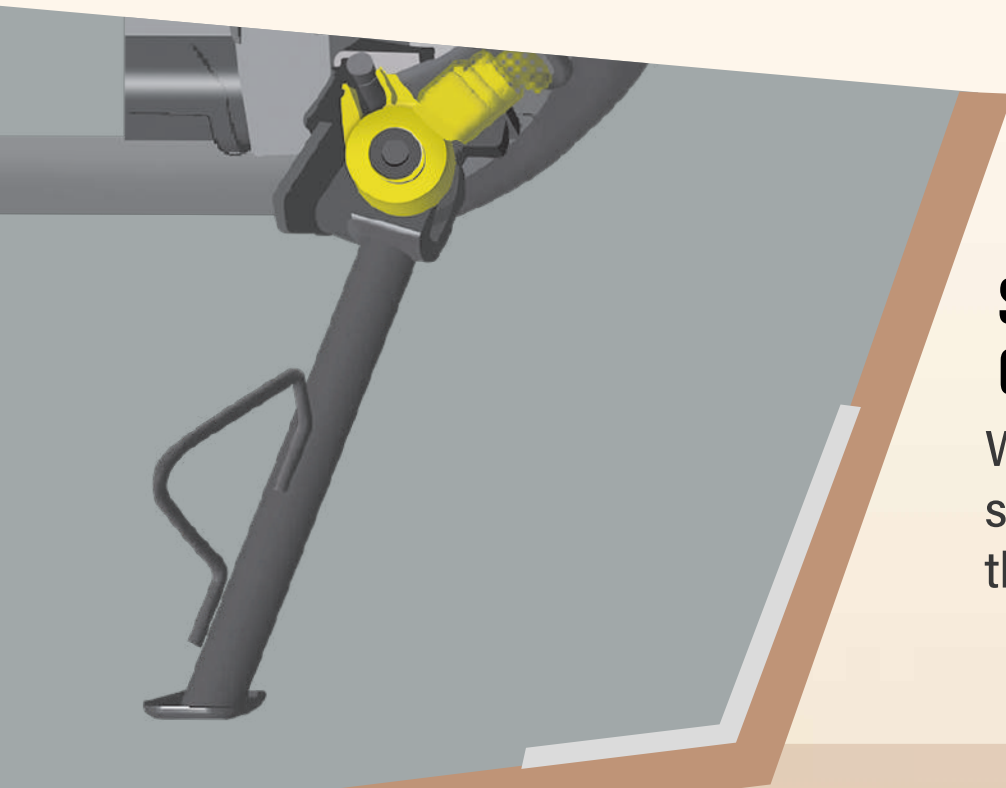

Safety

Supported by Honda's strong legacy, the Activa ensures that every ride is smooth, reliable, and comfortable.

SIDE STAND ENGINE CUT-OFF

When the side stand is open the side stand engine Cut-off prevents the engine from starting.